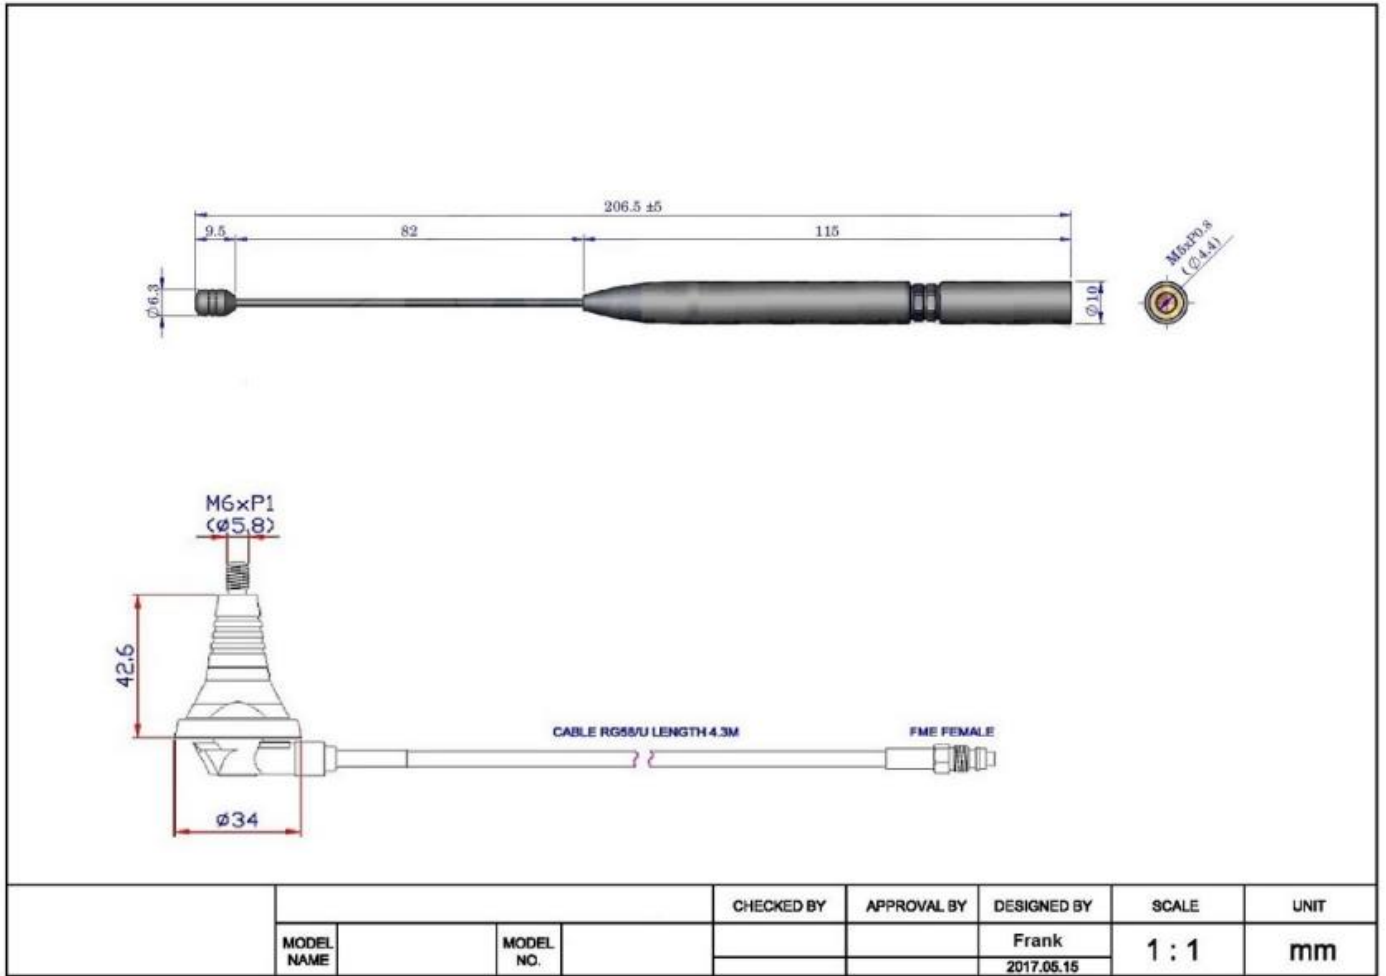

Dimensions